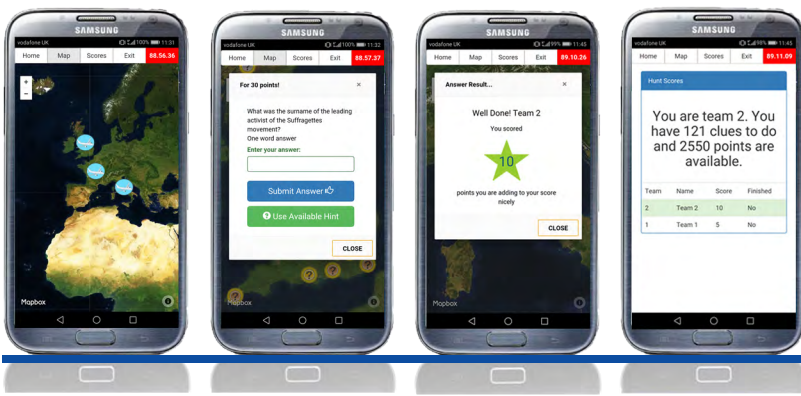

### Choose a theme...

Themes available include Around the World or Around the World Christmas.

### What it's all about!

The aim of our Around the World treasure hunt, is to use your device as your virtual passport, teams can travel the world without even having to leave the room! Scoring as many 'points' as possible in the allocated time having loads of fun on the way. The clock is ticking too so you are not just competing against the other teams you have to beat the clock! If you access a hint only half the 'points' available will be awarded! The variety of clue types and tasks will require input from the whole team.