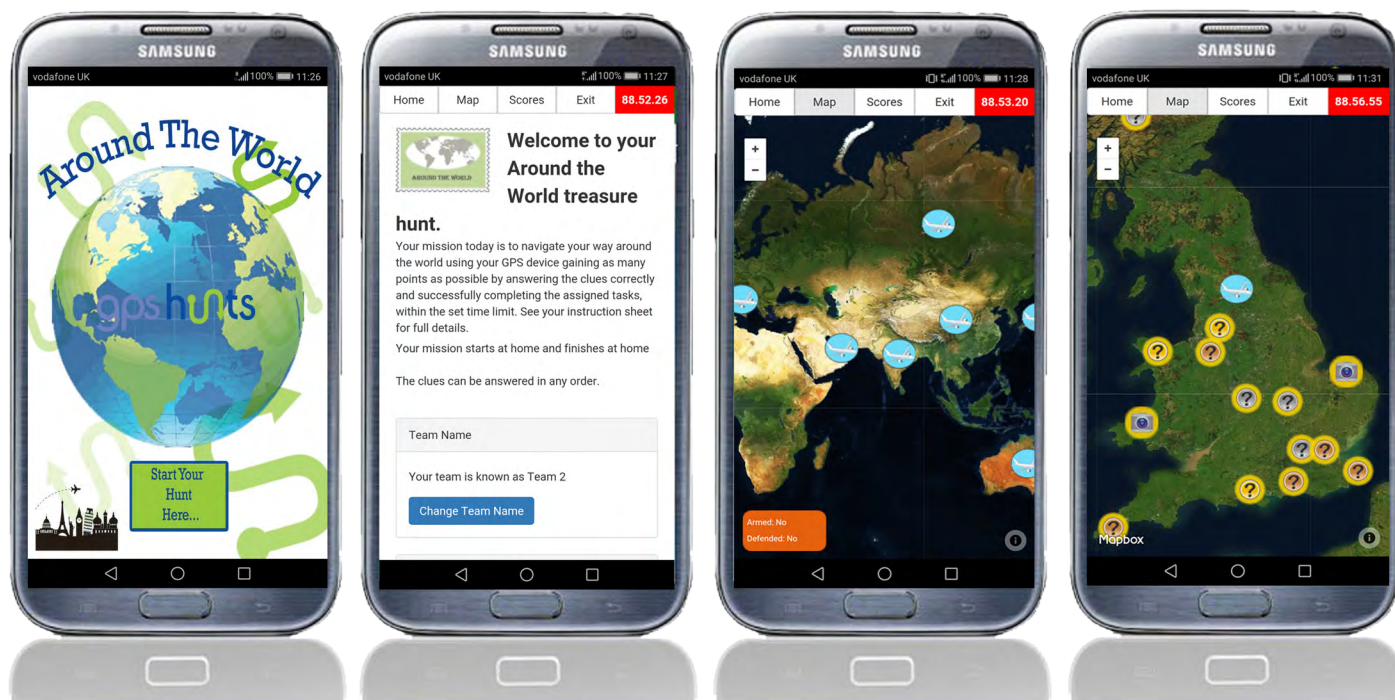

## Introducing our fully interactive Indoor Treasure Hunt

Our Around the World treasure hunts are perfect for a morning or afternoon team building activity, or for winding down after that group conference. They are also ideal if you do not want to venture outside, especially when it is wet and cold outside! A great way to have some team bonding for a couple of hours with some competitive fun thrown in for good measure!

### The clever bit!

Written in house, our Around the World hunts are available as either Self Managed or Fully Managed Packages. Using tablets or smart phones, (Haewui or Samsung Galaxy Notes are provided per team if its a fully managed event). Your task is to virtually navigate to each country/location in your treasure hunt, accessing the huntfun hotspots and answering as many clues as possible. Working with your wanderlusting team mates, you have a range of clues to answer, challenges to complete and bonus tasks to carry out.

### Choose a theme...

Themes available include Around the World or Around the World Christmas.

### What it's all about!

The aim of our Around the World treasure hunt, is to use your device as your virtual passport, teams can travel the world without even having to leave the room! Scoring as many 'points' as possible in the allocated time having loads of fun on the way. The clock is ticking too so you are not just competing against the other teams you have to beat the clock! If you access a hint only half the 'points' available will be awarded! The variety of clue types and tasks will require input from the whole team.