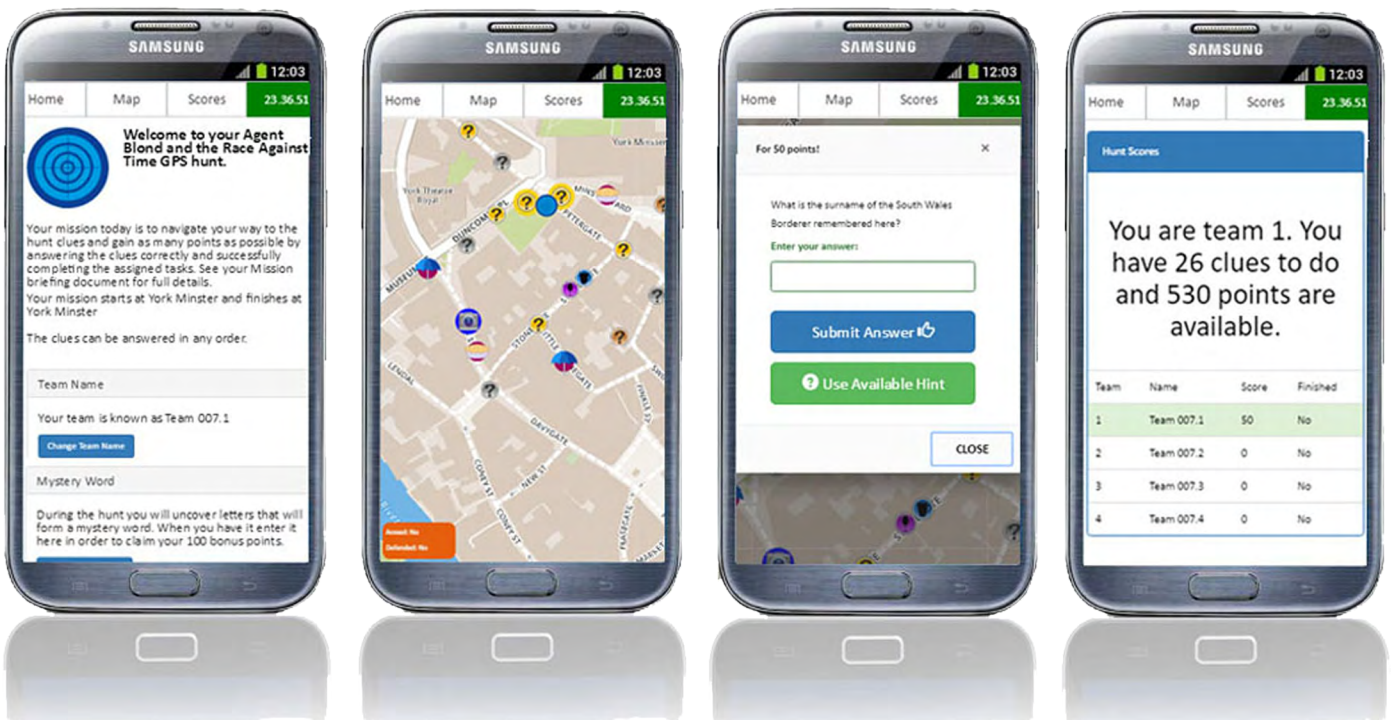

What it's all about!

The aim of our GPS treasure hunts is to gain as many 'points' as possible in the allocated time. You will earn bonus 'points' for getting to the finish early and penalties will be incurred if you are back late! Strategy and team work are key in planning your route carefully. If you access a hint only half the 'points' available will be awarded! The variety of clue types and tasks will require input from the whole team.